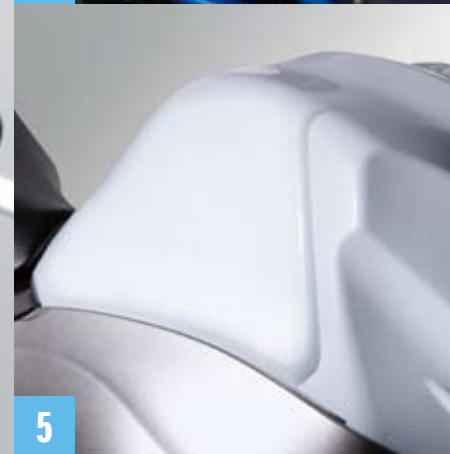

Nice to see her: Gladius with Suzuki accessories

2 Meter visor

Clear
P/N 99000-99074-A22

3 Tank pad

Carbon look
P/N 990D0-44H01-CRB

Piano black (not illustrated)
P/N 990D0-44H01-BLK

4 Tank design set

Two silver S-Marks and stickers set for the side panel covers in same design is included.

Chequered flag
P/N 990D0-44H03-PAD

5 Tank protection set

Protect your fuel tank paint against blunting through the contact of your legs. Similar to illustration.

Transparent foil
P/N 990D0-44H08-PAD

2

3

4

5