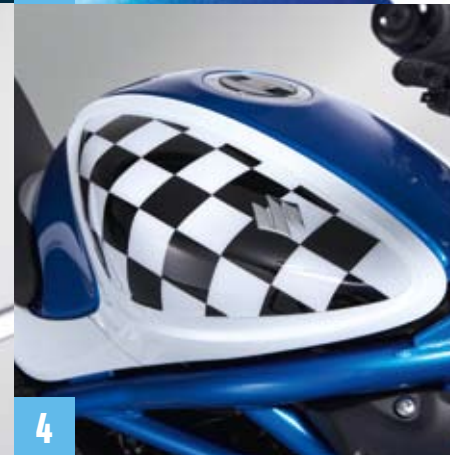

Nice to see her: Gladius with Suzuki accessories

2 Meter visor

Clear
P/N 99000-99074-A22

3 Tank pad

Carbon look
P/N 990D0-44H01-CRB

Piano black (not illustrated)
P/N 990D0-44H01-BLK

4 Tank design set

Two silver S-Marks and stickers set for the side panel covers in same design is included.

Chequered flag
P/N 990D0-44H03-PAD

5 Tank protection set

Protect your fuel tank paint against blunting through the contact of your legs. Similar to illustration.

Transparent foil
P/N 990D0-44H08-PAD

2

3

4

5