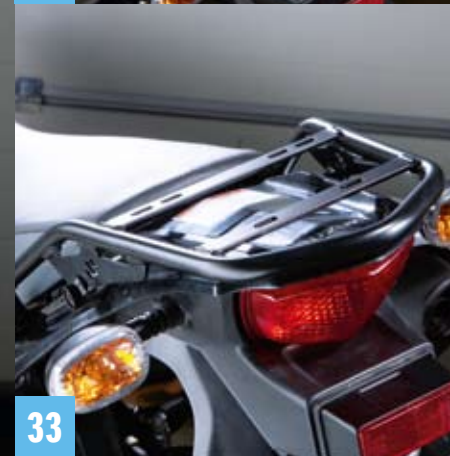

33

31 Top case 37 litres¹

Black
37 litres
P/N 990D0-G3700-BLK

32 Top case 33 litres¹

Black
33 litres
P/N 990D0-G3700-BLK

33 Top case carrier

Black
P/N 990D0-24H00-060

Note: Important information for riding with luggage!

Max. load of 5 kg each for top case and panniers. Max. speed with top case and/or panniers: 130 km/h.

¹ Only in combination with top case mounting kit pos. 30