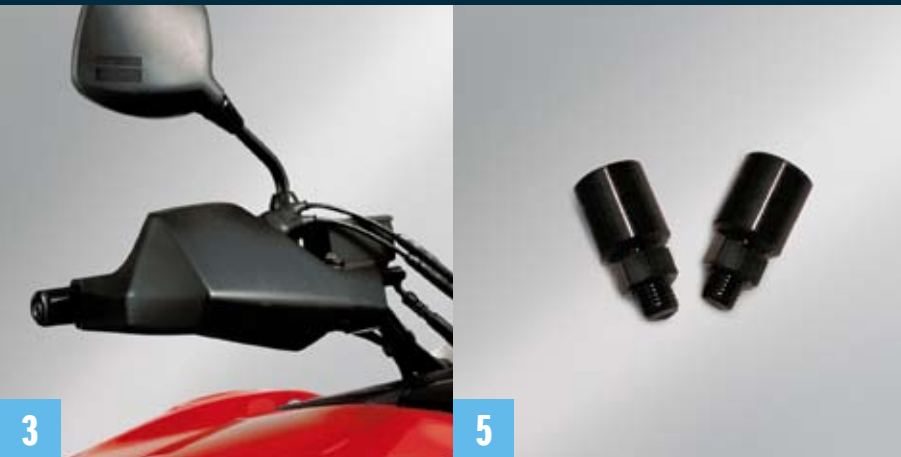

Smoky grey (not illustrated)
P/N 990D0-06G50-SMO

2 Sport windshield

V-Strom 650/1000,
from model year 2004

Height 35 cm, width 34 cm

Black
P/N 990D0-27G50-SMO

V-Strom

For those who want even more V-Strom

3 Nuckle guards