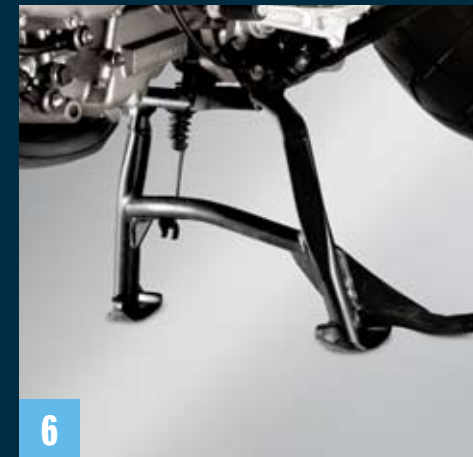

P/N 57100-06871-000

8 High seat

(not illustrated)

V-Strom 650, all model years

approx. 4 cm higher
P/N 45100-06G10-H1N

V-Strom 1000, all model years

approx. 2 cm higher
P/N 45100-06G60-H1N

V-Strom