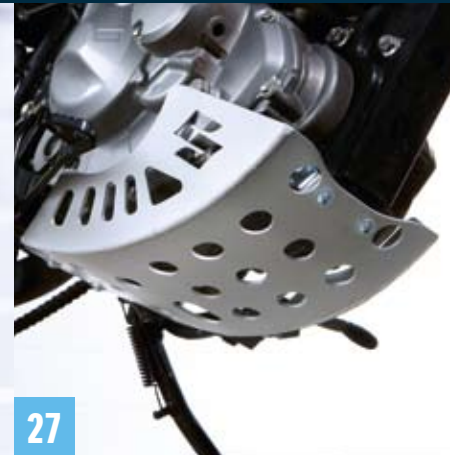

Touring elegance: Suzuki accessories in Supermoto style.

26 Sport mirror

Please order twice

Carbon look
P/N 990D0-29FM0-CRB

27 Skid plate

Aluminium
P/N 990D0-24H00-035

28 Chain guard

Aluminium, Black powder-coated
P/N 990D0-24HCG-000

29 Backrest pad

For top case, 33 litres
P/N 990D0-06G48-005

For top case, 37 litres
P/N 990D0-G3700-005

30 Top case mounting kit

(not illustrated)

For top case, 33 litres
P/N 990D0-16H00-070

For top case, 37 litres
P/N 990D0-99999-075